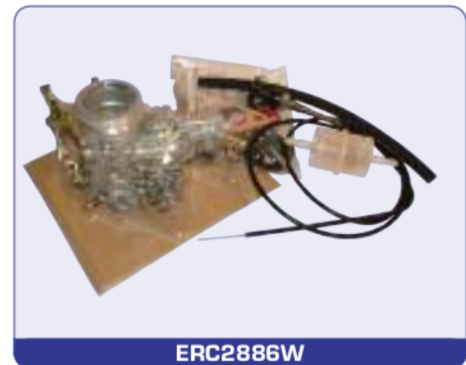

WEBER CARBURETTORS

DA3049

V8 4-Barrel conversion kit including manifold

The Webcon 4 barrel replacement carburettor kit is a direct replacement for the twin Stromberg or SU carbs fitted to the Rover V8. Calibrated to work perfectly on the 3.5 and 3.9 engines, the Webcon kit is the most complete on the market and features a Webcon modified Weber 4 barrel 500cfm carburettor; intake manifold, air filter and every single nut, bolt, washer, gasket and hose that could possibly be needed. The kit adds up to 20bhp at the wheels and transforms the driveability and economy. Starting becomes instant either hot or cold and with no balance adjustment to worry about with twin carbs, the engine is simply superbly smooth as indeed a V8 should be.

DA3049AF

Replacement air filter for DA3049

DA2126

Series

To replace Solex use also STC541 adaptor

DA2206

Service kit for DA2126

DA2126A

Choke cable for DA2126

ERC2886W

Series

Replacements for the Zenith 36IV

Available for LHD, RHD, with or without fuel shut off solenoid, the Weber range of carburettor kits to replace the Zenith 36IV offer the optimum balance of power and economy together with the legendary quality and reliability of Weber. Shipped as complete turnkey solutions, all kits are supplied with every nut, bolt, washer and gasket required and comprehensive, easy to follow instructions ensure that installation can be carried out with no specialist carburettor knowledge.

Part of the conversion kit